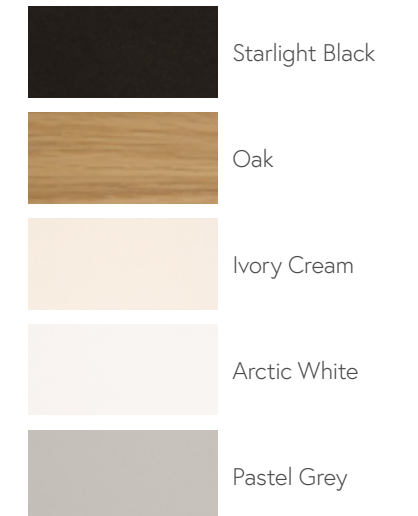

## HEARTH INSET FIRES

Page	Name	a	b	c	d	e	f
59	Ennio 3 Side	500	600	190	160	405	560
60	Raylia	495	595	230	160	405	560
61	Solace	495	595	190	160	405	560
62	Mariner	505	610	210	75	385	550
65	Hudson	505	610	210	75	385	550
66	Cisco 16	480	600	180	50	385	550
66	Cisco 16 Extreme	480	600	180	50	385	550
68	Tyrus 16	485	600	200	40	385	550
70	Regan 16	485	600	200	40	385	550

## COLOUR GUIDE

**NOTE:** Due to the limitations of the four colour printing process, the following colours are to be used as a guide only.